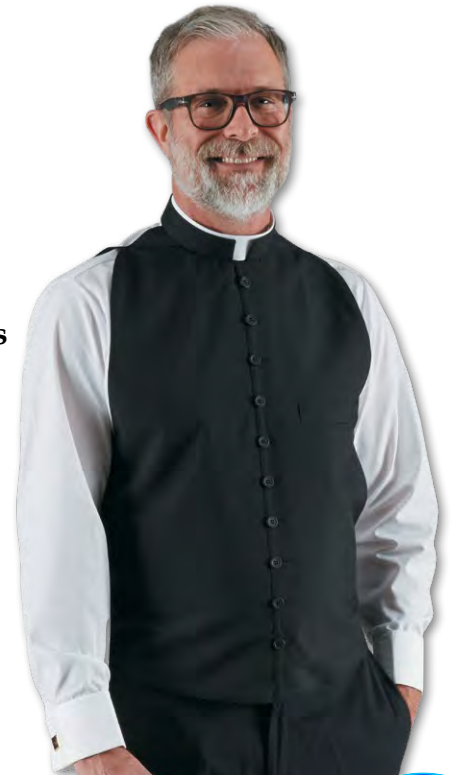

Roman Shirtfronts Vestfront with Buttons

Hand Washable, One Breast Pocket with Velcro® Closure
Worn with Comfort Collars #2 (1-1/4" H), sold separately.
See #50 Collar on page 64.
Sizes: 15-15-1/2" through 19-19-1/2"
Gift Boxed
Specify size when ordering.
Available in Black.

92 SRP $95.95
Polyester/Wool Blend, 21" L

89 SRP $99.95
Polyester/Wool Blend, 24" L (Tall)