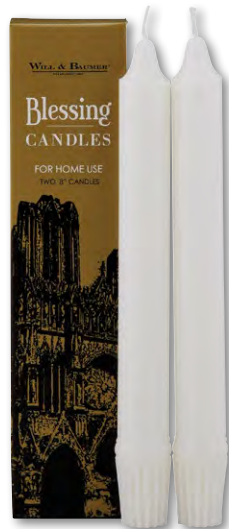

Convenient two-pack of candles that can be blessed during Candlemas and used throughout the year.

F3598 SRP $3.95 set
Blessing Candles/Candlemas Candles
Polar Brand® Stearine Wax
7/8" Dia x 8" H
2/set, 12 sets/case

CandlePure™ Paraffin Oil

Use with your Lumen Deo® candles. This fuel provides a clean, odorless and dripleless flame. This liquid paraffin oil comes in a variety of sizes for your particular needs.

Paraffin Oil

50105 SRP $39.95
16 oz Bottle
4/case

50102 SRP $149.95
1 Quart (32 oz) Bottle
12/case

50108 SRP $129.95
1 Gallon Container
4/case

50103 SRP $149.95
2-1/2-Gallon Container
2/case