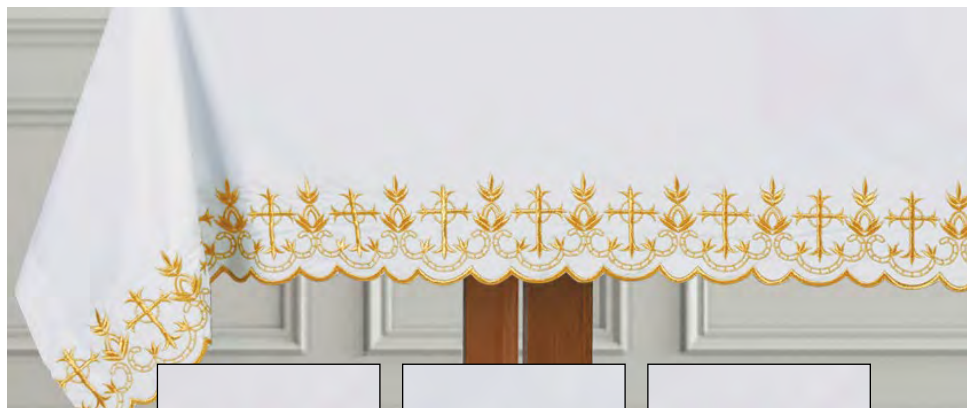

## Novella Collection Altar Frontal

NEW N1949 SRP \$149.95

65% Polyester/35% Cotton Blend

96" W x 52" D

7" H Embroidered Design

**PURCHASE 4 OR MORE NOVELLA COLLECTION ALTAR FRONTAL FOR AS LOW AS \$139.95 EACH!**