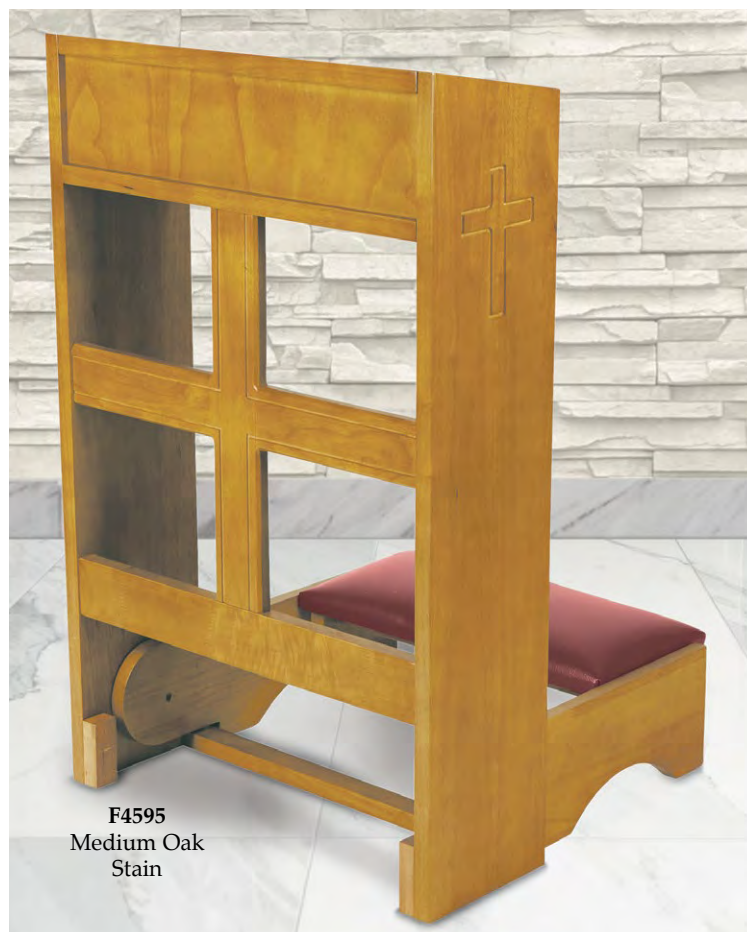

F4596
Walnut Stain

F4595
Medium Oak
Stain