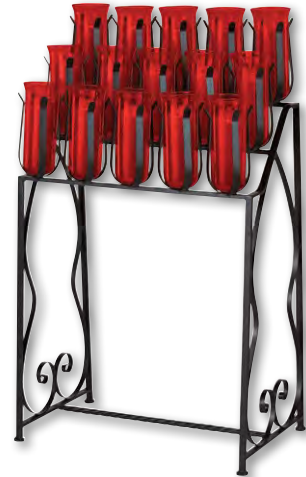

F3668 SRP $479.95
50-Cup
28" W x 38" H x 13-1/2" D

B3029
Large Prong Design
Made for Globes
28" W x 48" H x 17" D

Custom-designed wrought iron votive and candle stands are black powder coated with white speckled highlights. They are carefully crafted from all metal components with built-in features for easy use and care. Each comes with locking back access to offering box and they include hanging sand and lighting stick boxes.

WC902 SRP $399.95
Wrought Iron, 14" W x 38" H x 13-1/2" D
Made for Votive Candles
Holds up to (25) 2-1/8" dia candles.

WC903 SRP $599.95
Wrought Iron, 32" W x 38" H x 13-1/2" D
Made for Glass Candles
Holds up to (24) 3" dia candles.

Candles, Globes and Votives sold separately on pages 196-197 and 209-211.