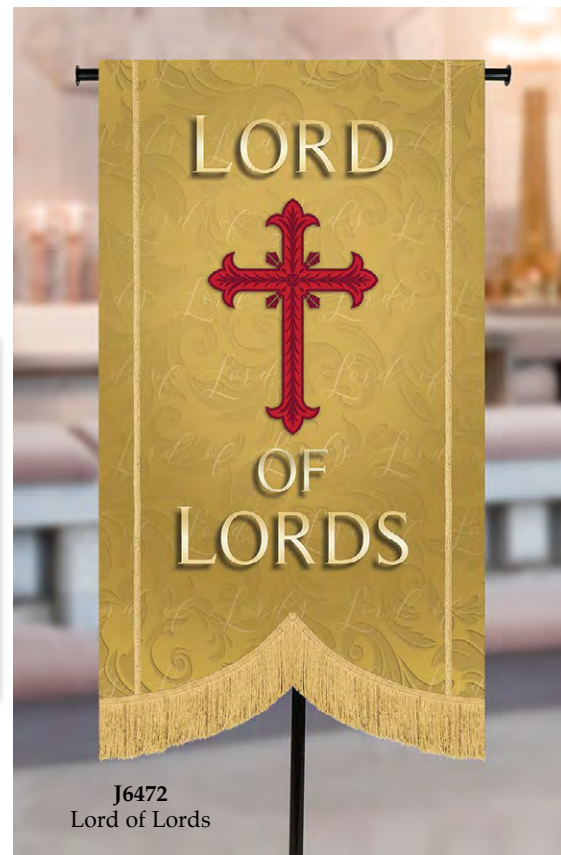

J6472
Lord of Lords

Sacred Image Series

Features exclusive art from Michael Adams. Each subject is illustrated using rich tones and set in front of an elegant brocade background design. Printed on high-quality satin fabric allows these wonderful details to really shine through.