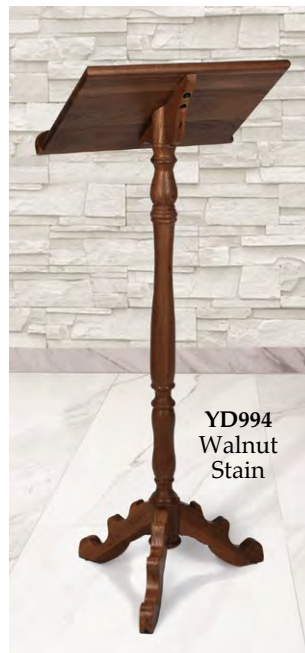

TS994
Medium
Oak Stain

YD994
Walnut
Stain