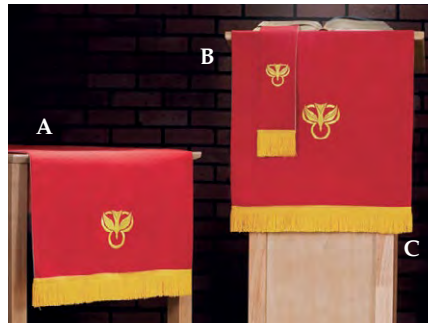

KC130
Purple/Green

Reversible Paraments

Smooth Weave Polyester
with Fringe

A. Table Runners
SRP $95.95
80" W x 20" D
KC136 Red/White
KC137 Purple/Green

B. Bookmarks
SRP $13.95
3-1/2" W x 36" L
KC132 Red/White
KC133 Purple/Green

C. Pulpit Scarves
SRP $49.95
18" W x 36" L
KC134 Red/White
KC135 Purple/Green

ADDITIONAL SAVINGS ON THE SET!
SRP $149.85 set
Three-Piece Parament Set

KC138 Red/White
Includes KC132, KC134 and KC136.

KC139 Purple/Green
Includes KC133, KC135 and KC137.