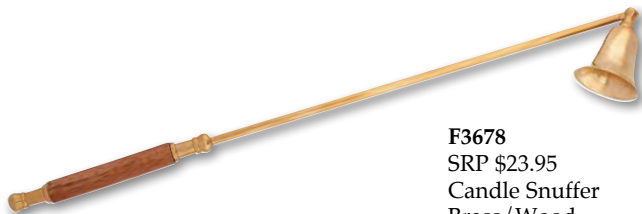

NS665 SRP $89.95
Candlelighter Stand
Maple Wood
High Gloss Pecan Finish, 18" H
9-1/2" W x 6-1/2" H Base
Holds (2) 18" L and taller
candlelighters, not included.
Some assembly required.