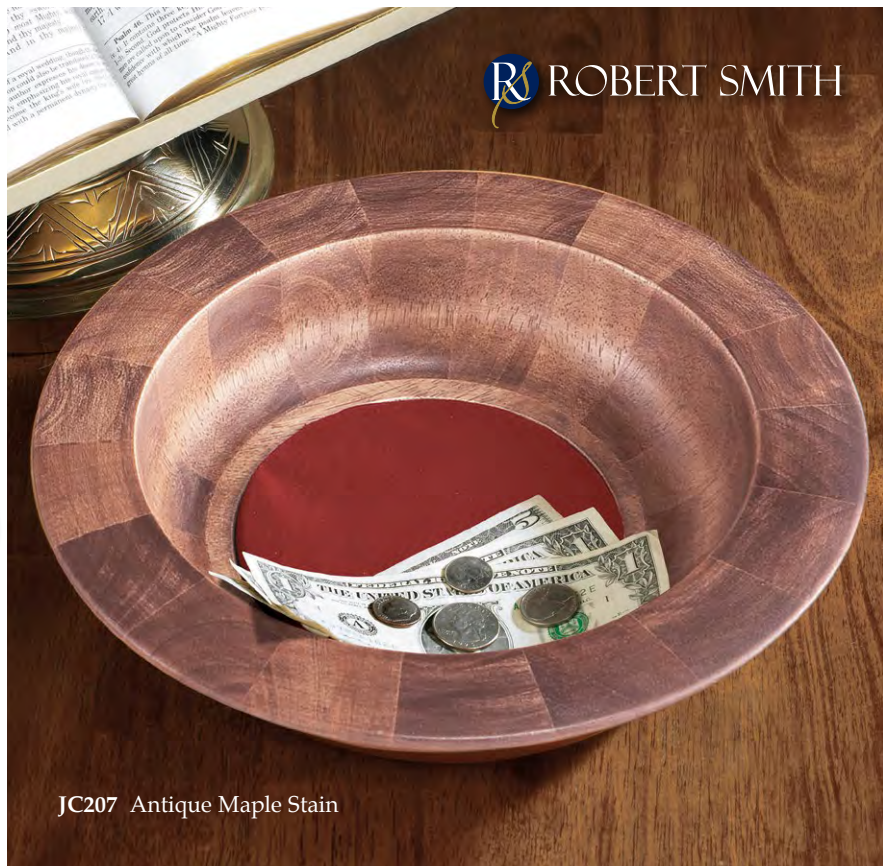

TC172 SRP \$39.95      TC173 SRP \$49.95  
Silver Tone              Brass Tone

WS387 Walnut Stain

**Maple Wood Offering Plates**

SRP \$59.95

Handcrafted Maple Wood with Burgundy Felt Pad, 12" Dia  
*Available in Walnut and Antique Maple stains.*