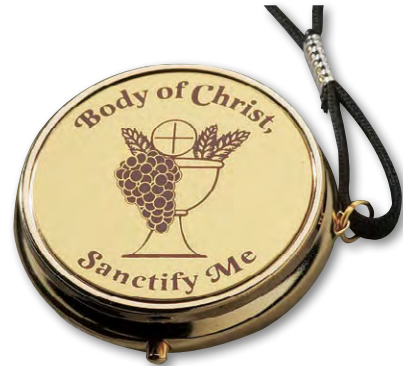

JS298 ◆ ◆ ◆ ◆ ◆
Body of Christ
Sanctify Me with Cord