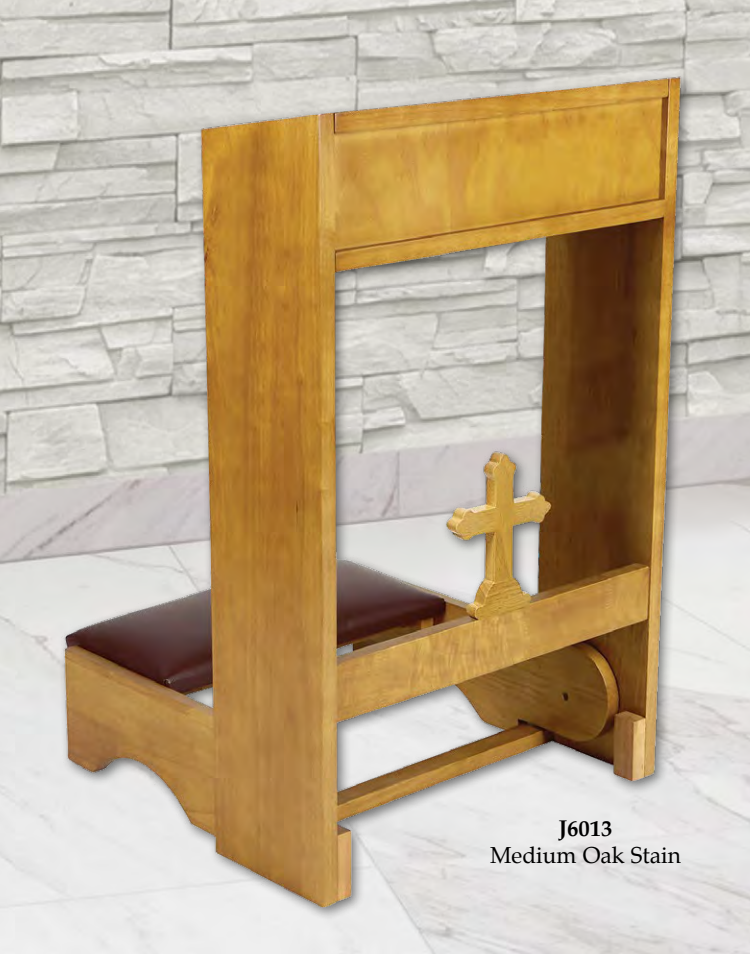

J6013
Medium Oak Stain

These Cross Kneelers are handcrafted from solid maple hardwood. Both designs are available in two stain options to easily coordinate with existing furniture. Choose from folding or regular kneeler, both of which are functional and beautiful.

Cross Folding Padded Kneelers

SRP $279.95

Maple Hardwood with Foam Pad

Kneeler: 20" W x 32" H x 20" D

Shelf Opening: 19" W x 3-1/2" H x 5-3/4" D

No assembly required.