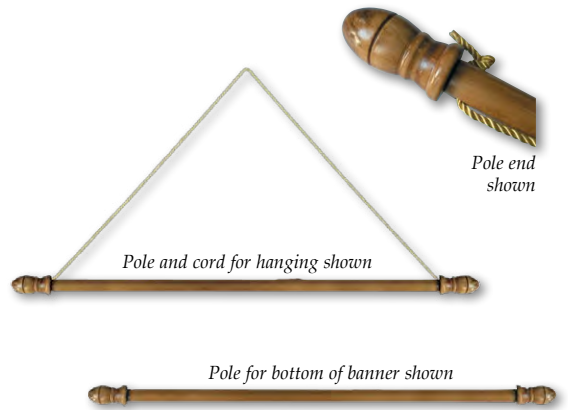

Wood, 2 sets

**N1997**

Shown with banner,  
sold separately on page 141.

**N1996** SRP \$10.95 set  
Appropriate for hanging up to 2' W banners  
Each set includes (2) 25" L poles and a 72" L cord.

**N1997** SRP \$12.95 set  
Appropriate for hanging up to 3' W banners  
Each set includes (2) 37" L poles and a 96" L cord.