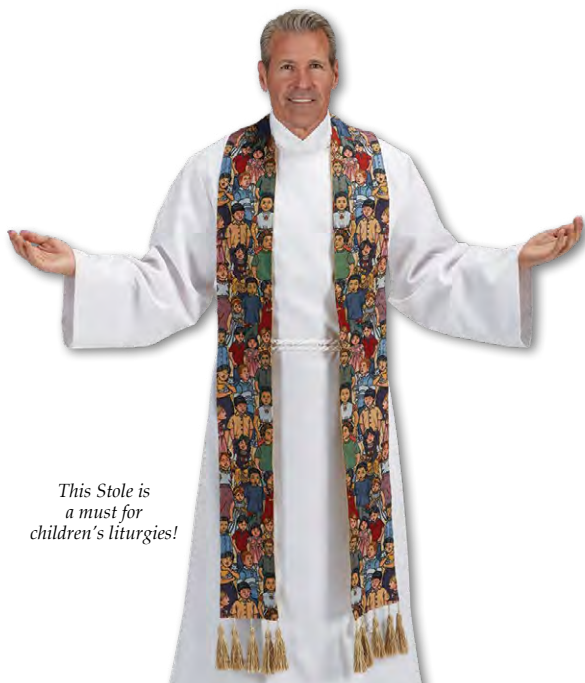

CHILDREN OF THE WORLD

HAGIA SOPHIA COLLECTION

This Stole is a must for children's liturgies!