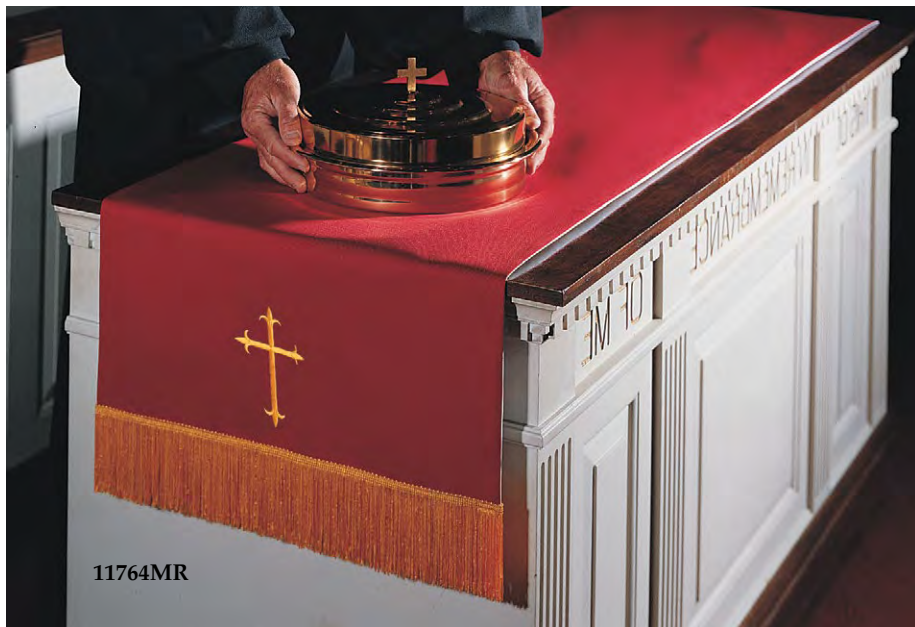

11669MR

11764MR

Table Runners

SRP $110.95

82" W x 20" D

Embroidery and fringe on both ends.

- 11764MR Red/White
- 12685MR Hunter Green/Purple
- 11761MR Blue/White
- 11759MR Black/White

ADDITIONAL SAVINGS ON THE SET!

SRP $169.85 set

Three-Piece Parament Sets

- 11718MR Red/White
  Includes 11616MR, 11669MR and 11764MR.
- 12692MR Hunter Green/Purple
  Includes 12681MR, 12683MR and 12685MR.
- 11714MR Blue/White
  Includes 11613MR, 11666MR and 11761MR.
- 11715MR Black/White
  Includes 11611MR, 11664MR and 11759MR.