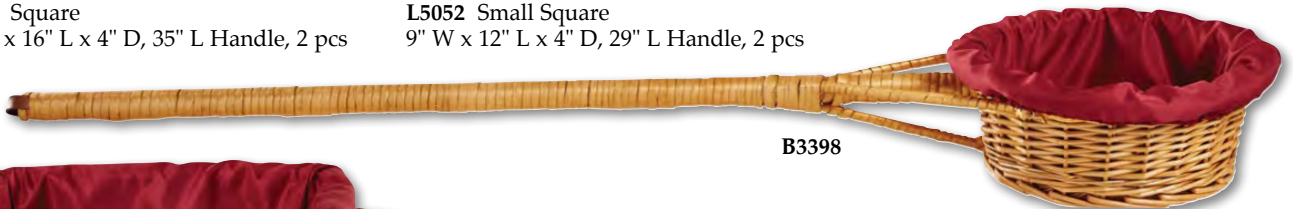

Baskets with Handles

Woven Reed with Cotton Liners

SRP $59.95 ea

B3398 Round

12" Dia x 4" D, 35" L Handle, 2 pcs

B3400 Square

12" W x 16" L x 4" D, 35" L Handle, 2 pcs

SRP $49.95 ea

L5051 Small Round

12" Dia x 4" D, 29" L Handle, 2 pcs

L5052 Small Square

9" W x 12" L x 4" D, 29" L Handle, 2 pcs