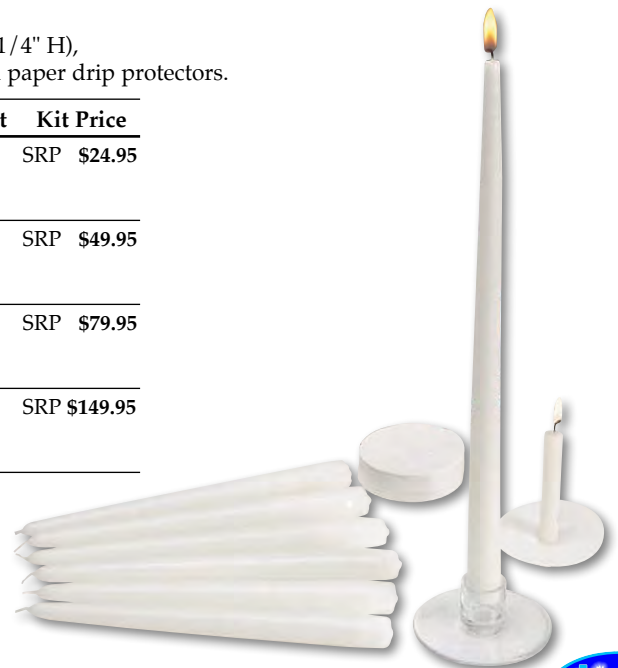

Candlelight Service Kits

Candlelight Service Kits include Congregational Candles (1/2" Dia x 4-1/4" H), Pastor Candle (7/8" Dia x 15" H), Usher Candles (7/8" Dia x 10" H) and paper drip protectors.

Item #	Dia. x Height	Description	Candles/Kit	Kit Price
78395	1/2" x 4-1/4"	Candlelight Service Kit 50 Congregational, 1 Pastor and 4 Usher with Drip Protectors	50	SRP $24.95
78391	1/2" x 4-1/4"	Candlelight Service Kit 120 Congregational, 1 Pastor and 6 Usher with Drip Protectors	120	SRP $49.95
78392	1/2" x 4-1/4"	Candlelight Service Kit 240 Congregational, 1 Pastor and 6 Usher with Drip Protectors	240	SRP $79.95
78393	1/2" x 4-1/4"	Candlelight Service Kit 480 Congregational, 1 Pastor and 6 Usher with Drip Protectors	480	SRP $149.95