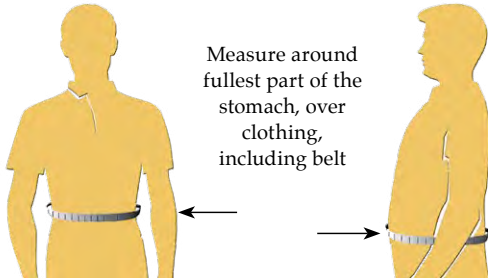

To order, Call (915) 633-1873

Women's A Size Chart				
Size	Type	Chest	Fits Height	Sleeve
HF564	QS	34" - 37"	5' 4" - 5' 6"	30"
HF573	HT	38" - 41"	5' 2" - 5' 4"	29"
HF576	QS	38" - 41"	5' 4" - 5' 6"	30"
HF582	QS	38" - 41"	5' 8" - 5' 10"	32"
HF585	HT	42" - 45"	5' 2" - 5' 4"	29"
HF588	HT	42" - 45"	5' 4" - 5' 6"	30"
HF591	QS	42" - 45"	5' 6" - 5' 8"	31"
HF594	HT	42" - 45"	5' 8" - 5' 10"	32"
HF597	QS	46" - 49"	5' 2" - 5' 4"	29"
HF600	HT	46" - 49"	5' 4" - 5' 6"	30"
HF603	HT	46" - 49"	5' 6" - 5' 8"	31"
HF606	QS	46" - 49"	5' 8" - 5' 10"	32"