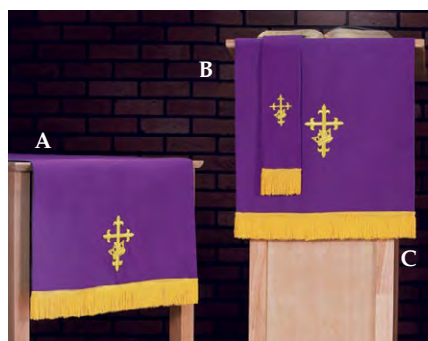

Reversible Paraments

Smooth Weave Polyester
with Fringe

A. Table Runners
SRP $95.95
80" W x 20" D
KC136 Red/White
KC137 Purple/Green

B. Bookmarks
SRP $13.95
3-1/2" W x 36" L
KC132 Red/White
KC133 Purple/Green

C. Pulpit Scarves
SRP $49.95
18" W x 36" L
KC134 Red/White
KC135 Purple/Green

ADDITIONAL SAVINGS ON THE SET!
SRP $149.85 set
Three-Piece Parament Set

KC138 Red/White
Includes KC132, KC134 and KC136.

KC139 Purple/Green
Includes KC133, KC135 and KC137.