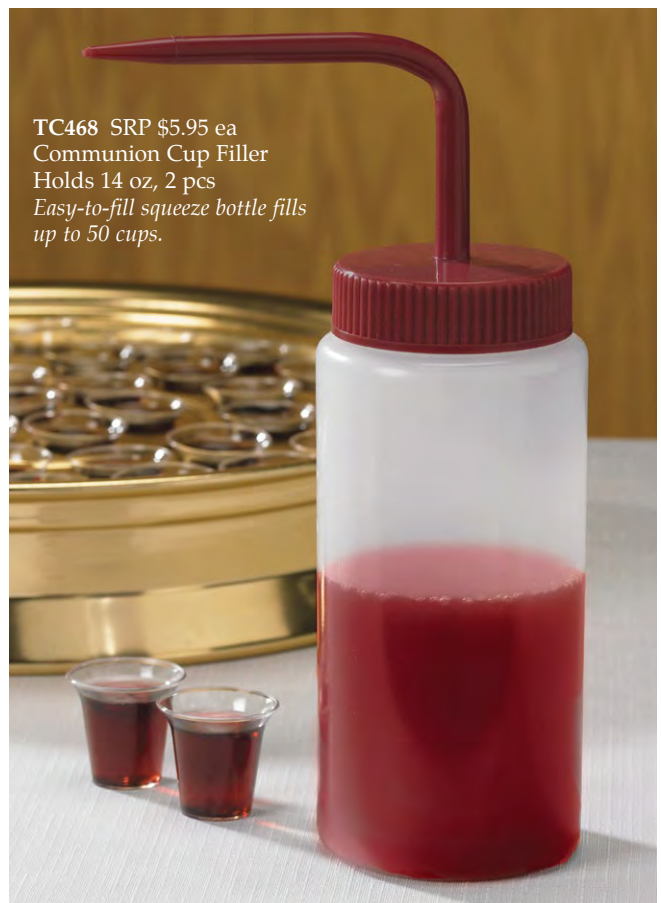

TC468 SRP $5.95 ea
Communion Cup Filler
Holds 14 oz, 2 pcs
Easy-to-fill squeeze bottle fills up to 50 cups.