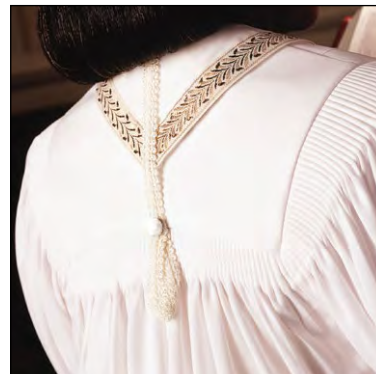

Back view

RT Wesley pulpit robes are available in Qwick-Ship and Hand-Tailored. Specify size when ordering. See Women's A size chart on page 316.