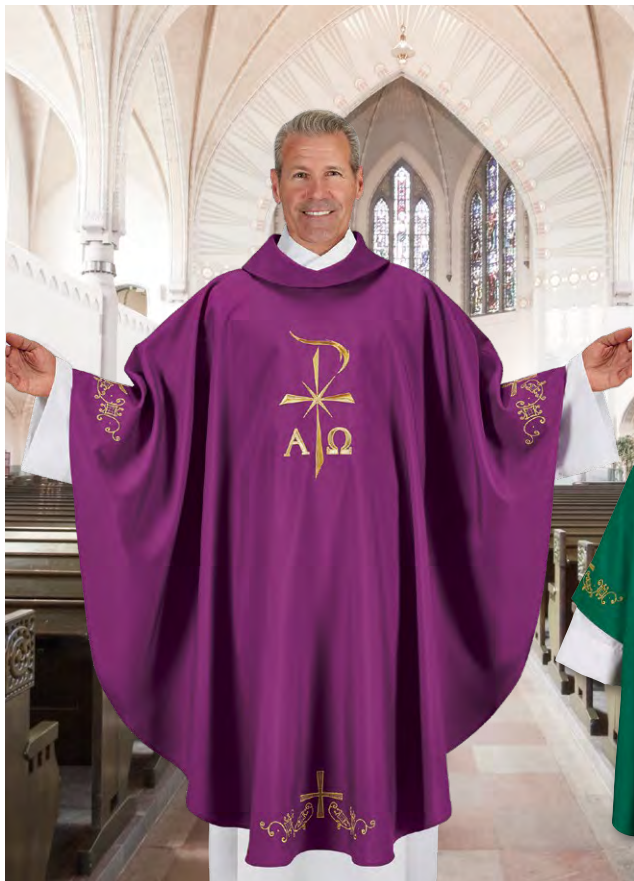

G4051 SRP \$159.95  
Smooth Weave Polyester, 59" W x 51" L

**PURCHASE 4 OR MORE IHS GOTHIC COLLECTION CHASUBLES FOR AS LOW AS \$149.95 EACH!**

Detail shown

Inner Stole detail shown

CASTEL GANDOLFO COLLECTION