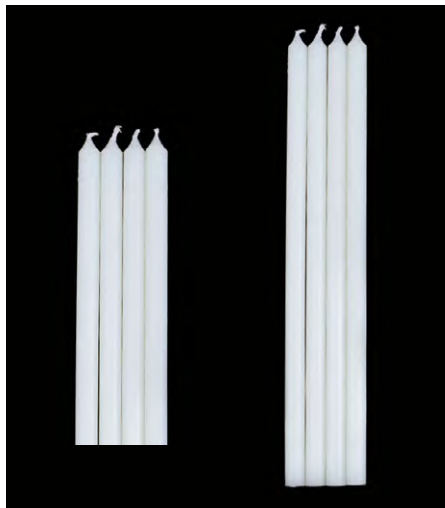

Devotional Candles

Item #	Dia. x Height	Description	Candles/ Carton	Carton Price
72403*	1/2" x 4-1/4"	No. 3	250	SRP $49.95
72402**	1/2" x 5-3/4"	No. 2	250	SRP $69.95
72401**	1/2" x 6-1/2"	No. 1	250	SRP $79.95
WEF001***	1/2" x 4-1/4"	No. 3	100	SRP $19.95
WEF002***	1/2" x 5-3/4"	No. 2	100	SRP $24.95
WEF003***	1/2" x 6-1/2"	No. 1	100	SRP $29.95

*4 cartons/case
**2 cartons/case
***1 carton/case

WAF003 SRP $7.95 carton Wax Refill 7/16" Dia x 5-3/4" H 12 candles/carton	WAF004 SRP $9.95 carton Wax Refill 7/16" Dia x 8-7/8" H 12 candles/carton