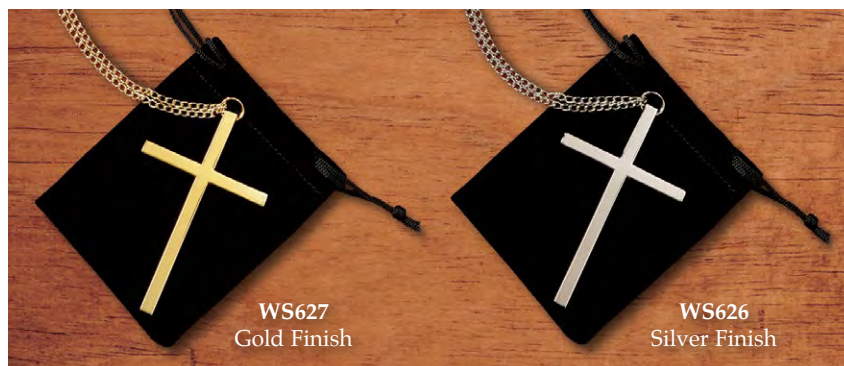

WS627
Gold Finish

WS626
Silver Finish

SRP $8.95 ea
Pectoral Crosses
Gold Finish/Silver Finish, 3-1/2" H, 32" L Chain, 3 pcs
Includes velvet pouch. Cannot be engraved.

YS049 SRP $3.95 ea
Usher Church Badge
Metal/Epoxy/Magnetic Backing
3" W x 1" H, 6 pcs