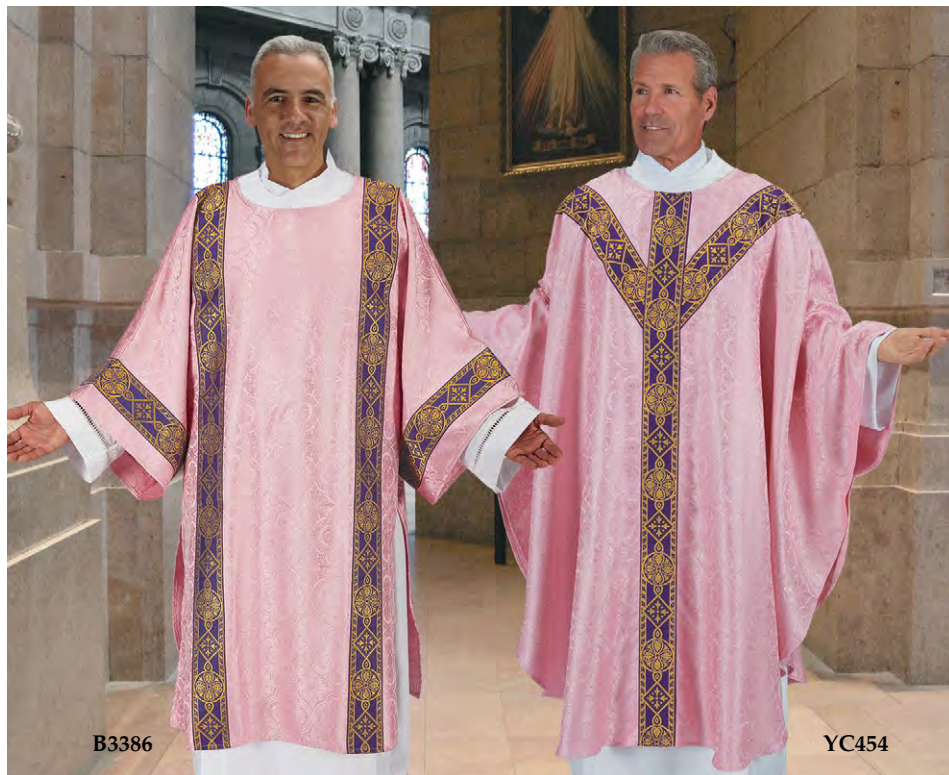

59" W x 48" L

**YC454** Semi-Gothic Chasuble

59" W x 51" L

**PURCHASE 4 OR MORE AVIGNON COLLECTION CHASUBLES OR DALMATICS FOR AS LOW AS \$149.95 EACH!**

- Three bands on each Stole symbolize the Trinity
- Floral damask with gold metallic jacquard banding
- Custom-dyed fringe
- Satin backing