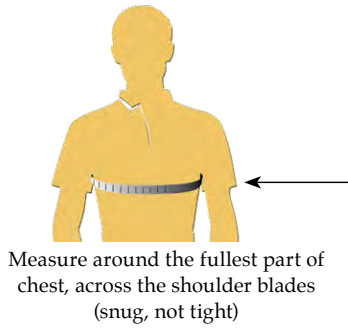

To order, Call (915) 633-1873

Women's A Size Chart				
Size	Type	Chest	Fits Height	Sleeve
HF564	QS	34" - 37"	5' 4" - 5' 6"	30"
HF573	HT	38" - 41"	5' 2" - 5' 4"	29"
HF576	QS	38" - 41"	5' 4" - 5' 6"	30"
HF582	QS	38" - 41"	5' 8" - 5' 10"	32"
HF585	HT	42" - 45"	5' 2" - 5' 4"	29"
HF588	HT	42" - 45"	5' 4" - 5' 6"	30"
HF591	QS	42" - 45"	5' 6" - 5' 8"	31"
HF594	HT	42" - 45"	5' 8" - 5' 10"	32"
HF597	QS	46" - 49"	5' 2" - 5' 4"	29"
HF600	HT	46" - 49"	5' 4" - 5' 6"	30"
HF603	HT	46" - 49"	5' 6" - 5' 8"	31"
HF606	QS	46" - 49"	5' 8" - 5' 10"	32"