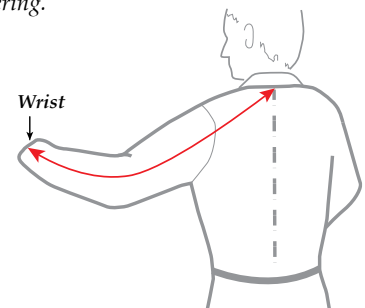

How to measure your sleeve length

Measure from the center base of the neck back, around the elbow to below the wrist bone.