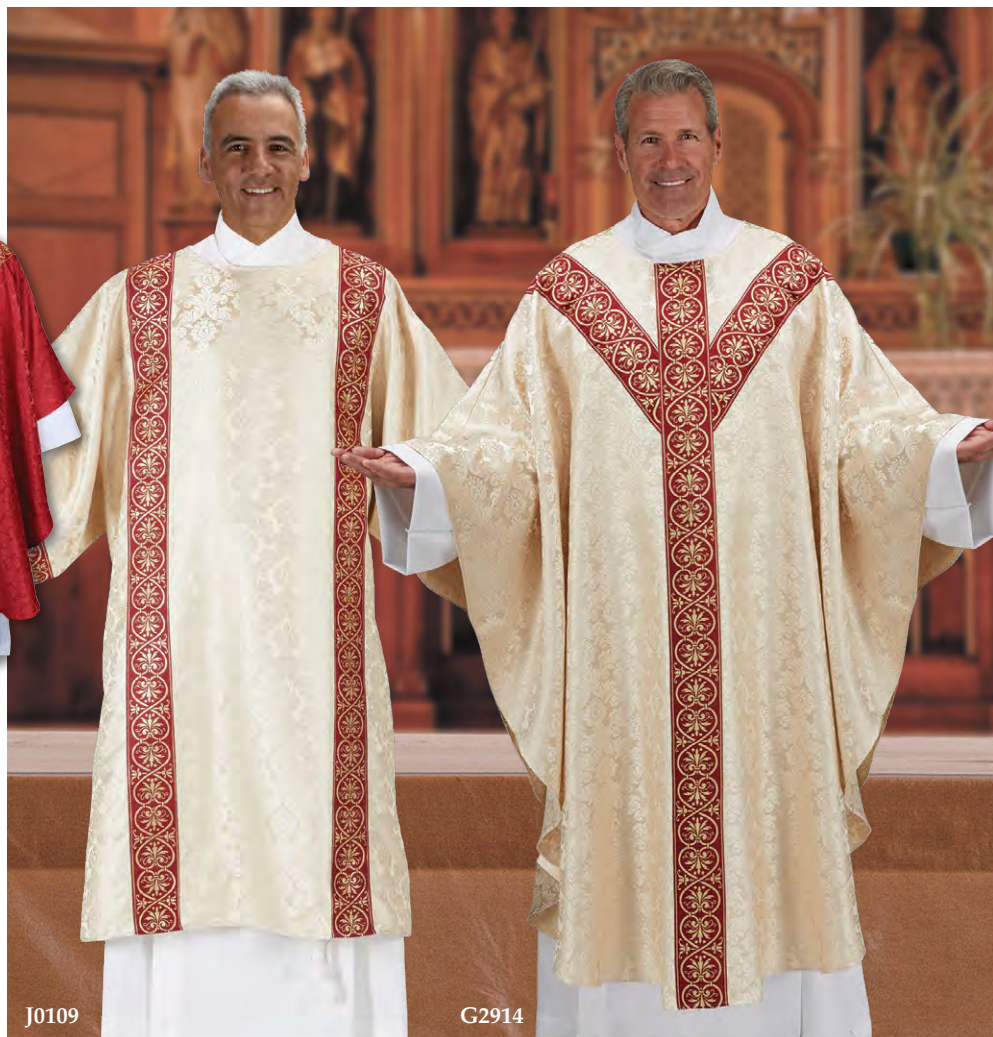

J0109

G2914