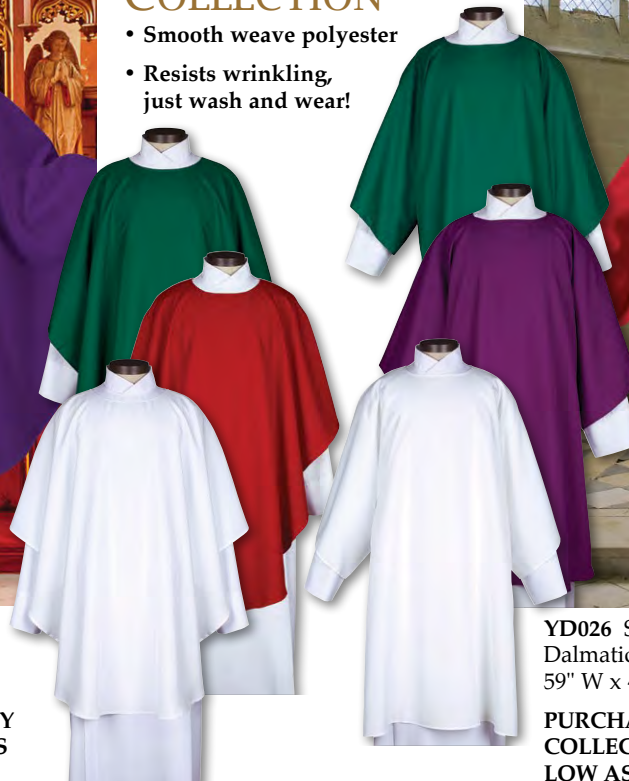

EVERYDAY COLLECTION

- Smooth weave polyester
- Resists wrinkling, just wash and wear!

JT387 SRP $49.95

Chasuble
51" W x 47" L

PURCHASE 4 OR MORE EVERYDAY COLLECTION CHASUBLES FOR AS LOW AS $44.95 EACH!

YD026 SRP $49.95

Dalmatic
59" W x 48" L

PURCHASE 4 OR MORE EVERYDAY COLLECTION DALMATICS FOR AS LOW AS $44.95 EACH!

*Available in Green, Purple, Red and White. Specify color when ordering.
To order, Call (915) 633-1873*