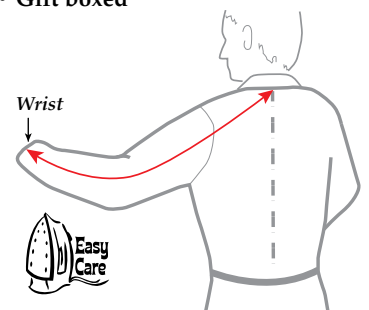

How to measure your sleeve length

Measure from the center base of the neck back, around the elbow to below the wrist bone.

Additional Tab Collars are available on page 64.