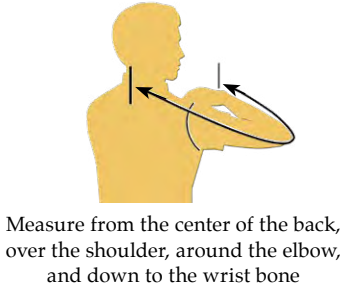

To order, Call (915) 633-1873

Women's A Size Chart				
Size	Type	Chest	Fits Height	Sleeve
HF564	QS	34" - 37"	5' 4" - 5' 6"	30"
HF573	HT	38" - 41"	5' 2" - 5' 4"	29"
HF576	QS	38" - 41"	5' 4" - 5' 6"	30"
HF582	QS	38" - 41"	5' 8" - 5' 10"	32"
HF585	HT	42" - 45"	5' 2" - 5' 4"	29"
HF588	HT	42" - 45"	5' 4" - 5' 6"	30"
HF591	QS	42" - 45"	5' 6" - 5' 8"	31"
HF594	HT	42" - 45"	5' 8" - 5' 10"	32"
HF597	QS	46" - 49"	5' 2" - 5' 4"	29"
HF600	HT	46" - 49"	5' 4" - 5' 6"	30"
HF603	HT	46" - 49"	5' 6" - 5' 8"	31"
HF606	QS	46" - 49"	5' 8" - 5' 10"	32"