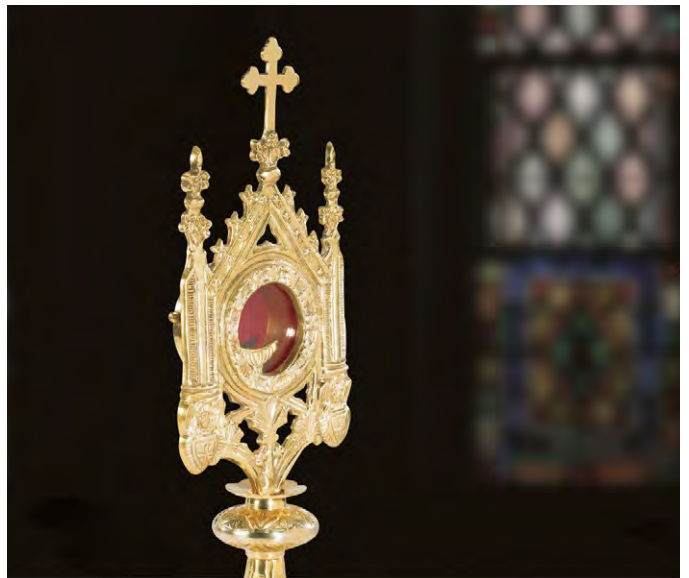

**TS688** SRP \$239.95  
Monstrance with  
24kt Gold Plated Luna  
Brass, 6-3/4" W x 15" H  
3-3/4" Dia Opening

**TS433** SRP \$399.95  
Budded Cross Monstrance with 24kt Gold Plated Luna  
Brass, 13" W x 30" H, 3" Dia Opening