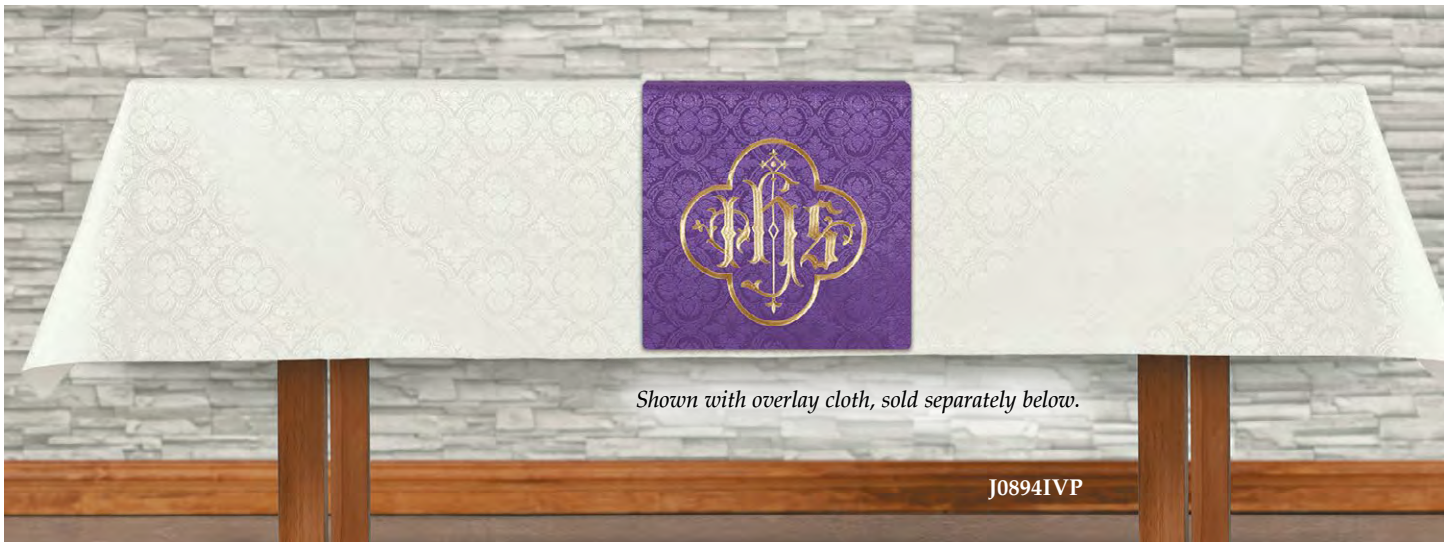

Shown with overlay cloth, sold separately below.

J0894IVP

Avignon Altar Frontal

- Smooth weave polyester backing
- Available in four liturgical colors for year-round use

J0890 SRP $89.95

Polyester Jacquard/Smooth Weave Polyester
96" W x 52" D

Available in Ivory, Green, Purple and Red.
Specify color when ordering.

**PURCHASE 4 OR MORE
AVIGNON ALTAR FRONTALS
FOR AS LOW AS $84.95 EACH!**