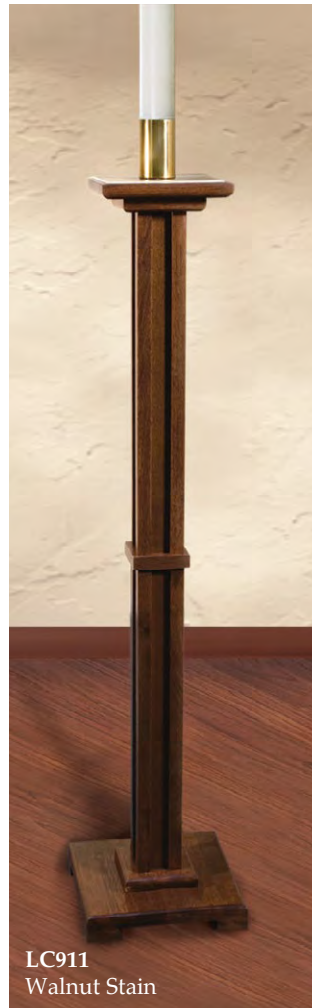

61430
Pecan Stain

LC911
Walnut Stain