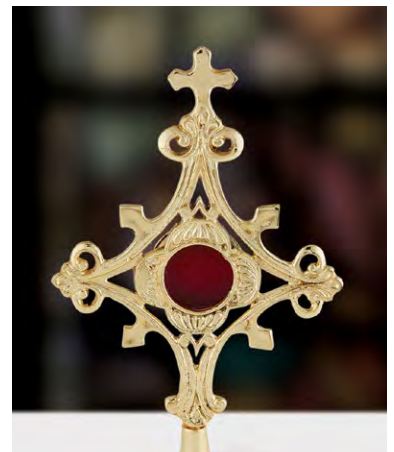

YC937 SRP $179.95
Large Reliquary
Brass, 6-1/4" W x 21" H
2-3/4" W x 4-3/4" H Opening