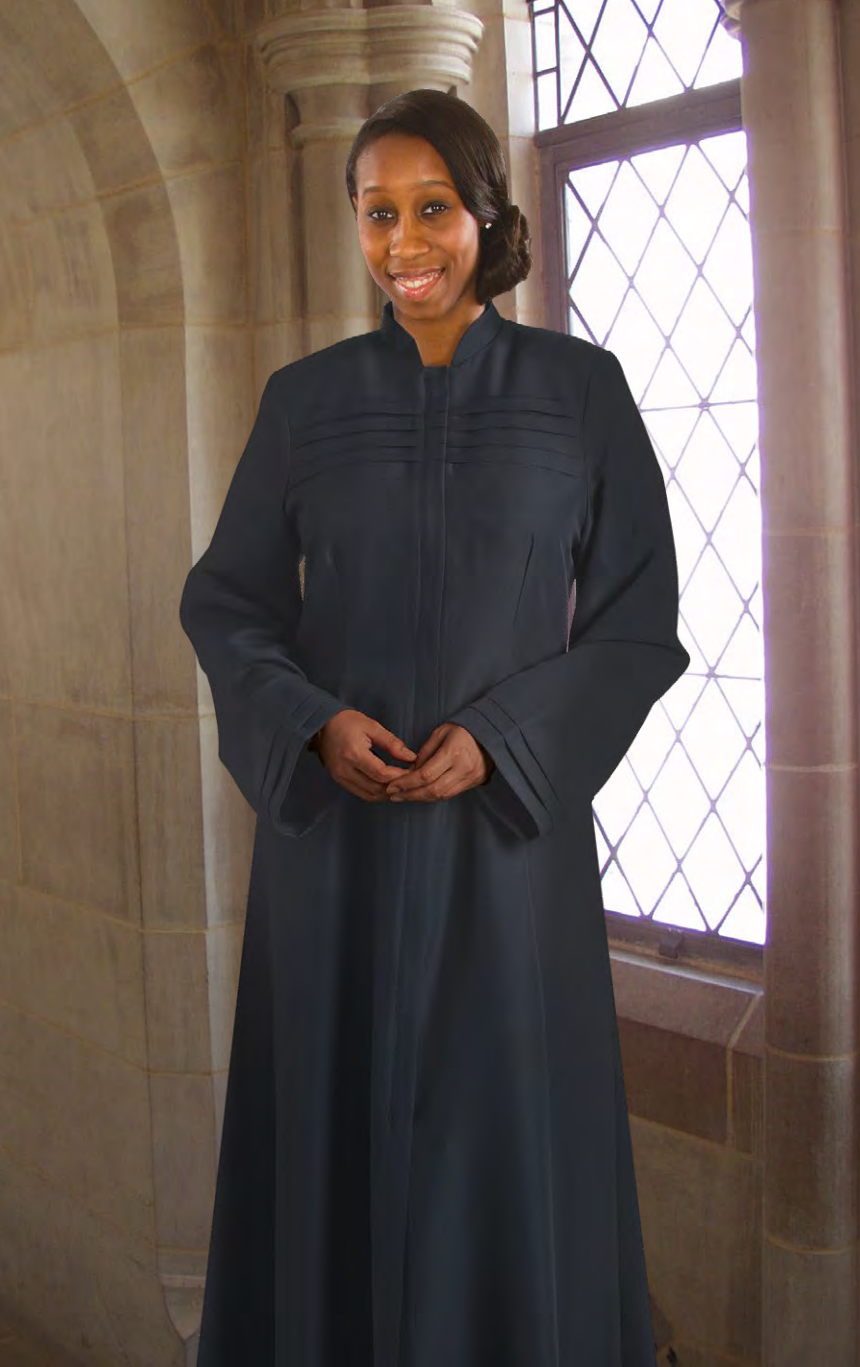

Bethany

White Linette with white piping. Unique sleeve styling with Jerusalem brocade pointed cuffs. Fitted style robe best fits average to trimmer body types.

Tailoring Features:

- Fully lined with front zipper closure
- Right and left pockets
- Microphone slit

H-217

SRP $249.95 Qwick-Ship

SRP $299.95 Hand-Tailored