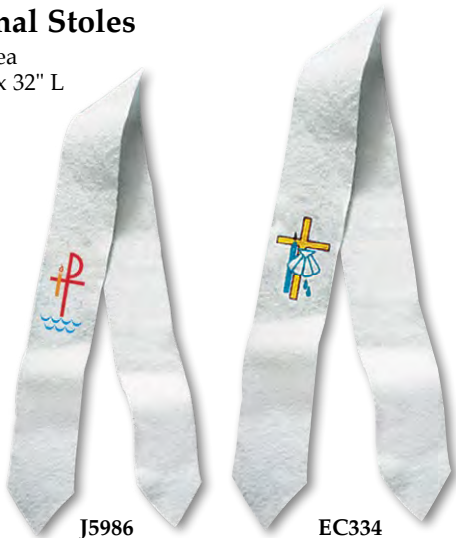

Baptismal Stoles

SRP $4.95 ea
Felt, 2" W x 32" L
12 pcs

J5986
Chi Rho

EC334
Cross & Shell