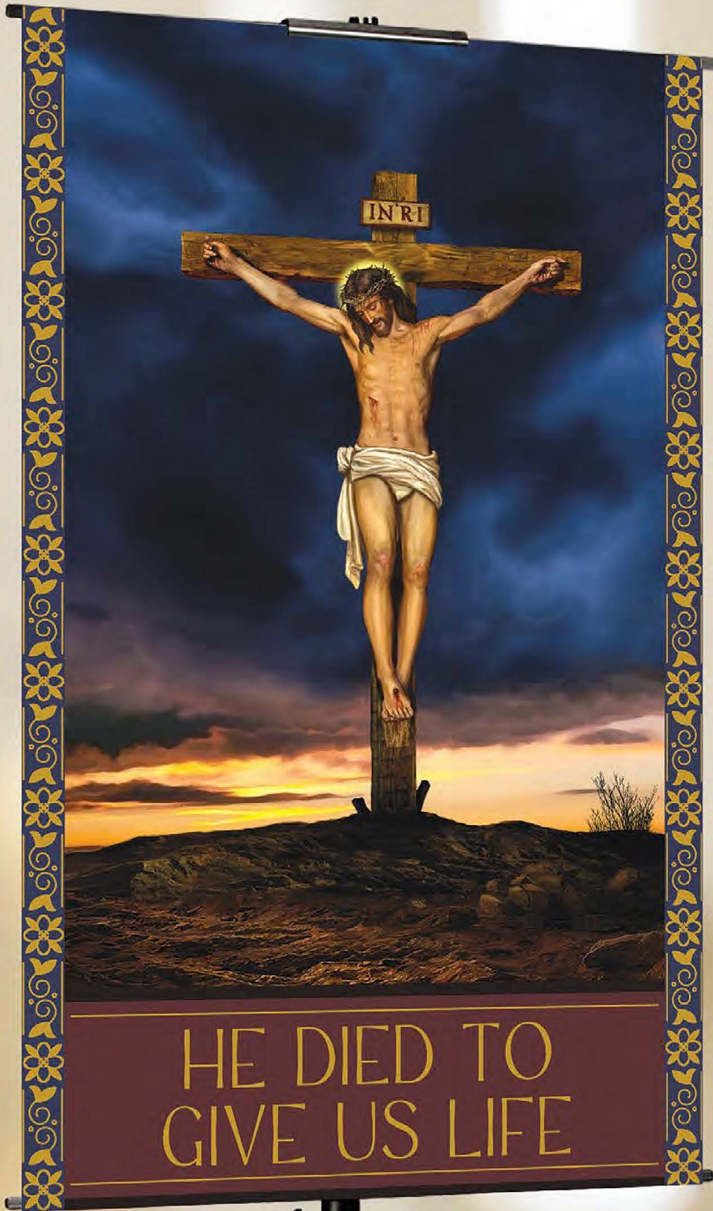

**D3152** SRP \$10.95 ea  
Wood Tone  
Vestment Hanger  
Plastic, 22" W, 6 pcs

**YC784** SRP \$6.95 ea  
Vestment Hanger  
Plastic, 22" W, 6 pcs

**F4101**  
Walnut Stain

**WS101**  
Medium Oak Stain

Wood Hangers  
SRP \$10.95 ea  
Maple Hardwood  
21-1/2" W, 6 pcs