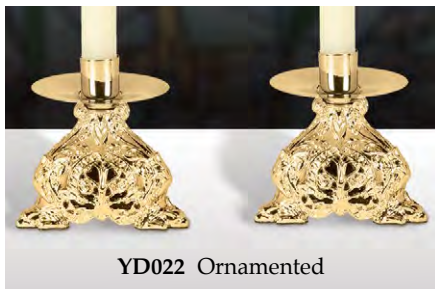

6-1/2" H, 7" W Base

1-1/2" Dia Socket

2 pcs

**B3411 Guardian Angel**

**YD022 Ornamented**

**B3409 IHS**

*Candles and accessories sold separately on pages 184-185 and 214-215.*

To order, Call (915) 633-1873