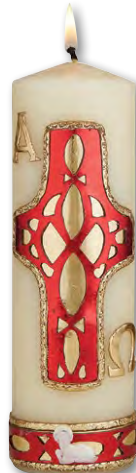

SRP \$29.95, min 2 pcs

Wax Relief, 2-1/2" Dia x 8" H

L1282  
Lamb of God

L1280  
Tree of Life

L1283  
Christ the Redeemer

L1284  
Easter Mosaic

L1281  
Alpha & Omega

L1285  
Chi Rho