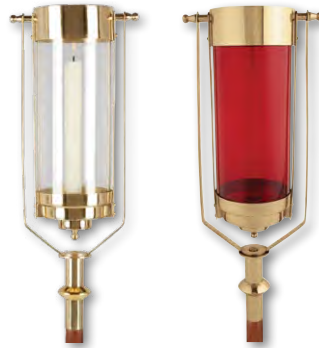

Swinging Processional Torches

SRP $210.95
Brass/Wood/Glass
56" H, 7/8" Dia Socket
Globes included.
D4025 Clear
G5394 Ruby