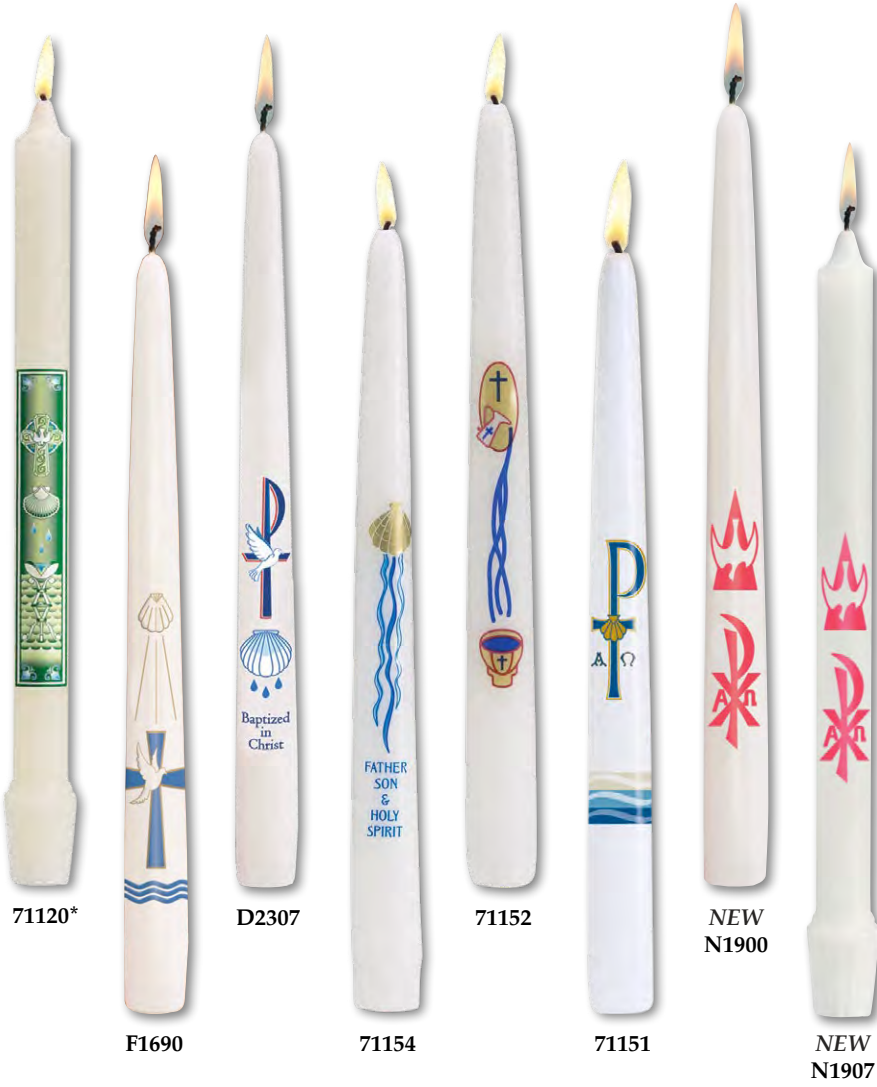

Baptism Candles

Jesus commanded His apostles to make disciples of all nations, "baptizing them in the name of the Father, and of the Son, and of the Holy Spirit" (Matthew 28:19). Baptism candles are appropriate for all Baptism celebrations as they symbolize Christ, the Light of the World, the light that darkness cannot overcome.

Item #	Dia. x Height	Description	Candles/ Case	Price Each
71120*	7/8" x 12"	Dove with Shell, Straight Side	12	SRP $3.95
F1690	7/8" x 10"	Baptism, Taper	24	SRP $2.95
D2307	7/8" x 10"	Baptized in Christ, Taper	24	SRP $2.95
71154	7/8" x 10"	Three in One, Taper	24	SRP $2.95
71152	7/8" x 10"	My Baptism, Taper	24	SRP $2.95
71151	7/8" x 10"	Chi Rho, Taper	24	SRP $2.95
71153	7/8" x 10"	Baptism by Water and The Holy Spirit, Taper	24	SRP $2.95
NEW N1900	7/8" x 10"	Chi Rho, Taper	24	SRP $2.95
NEW N1907	7/8" x 12"	Chi Rho Straight Side	12	SRP $3.95