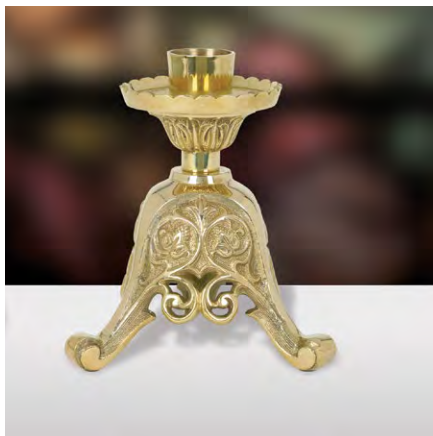

VC245 SRP $139.95
Europa Series
Polished Brass
8" H, 5-1/4" W Base, 1-1/2" Dia Socket