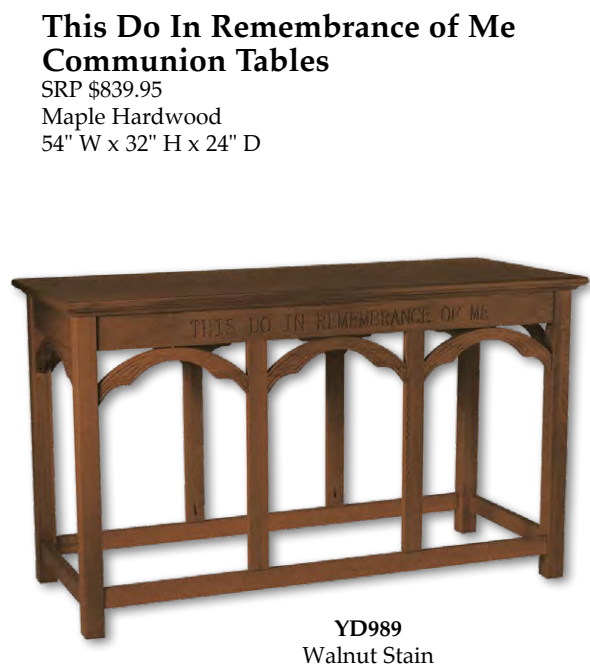

**YD989**  
Walnut Stain

**This Do In Remembrance of Me  
Communion Tables**

SRP \$839.95  
Maple Hardwood  
54" W x 32" H x 24" D

**Flower Stands**

**WC959**  
Walnut  
Stain

**62405**  
Pecan  
Stain

**Wall Mount Hymn Boards**