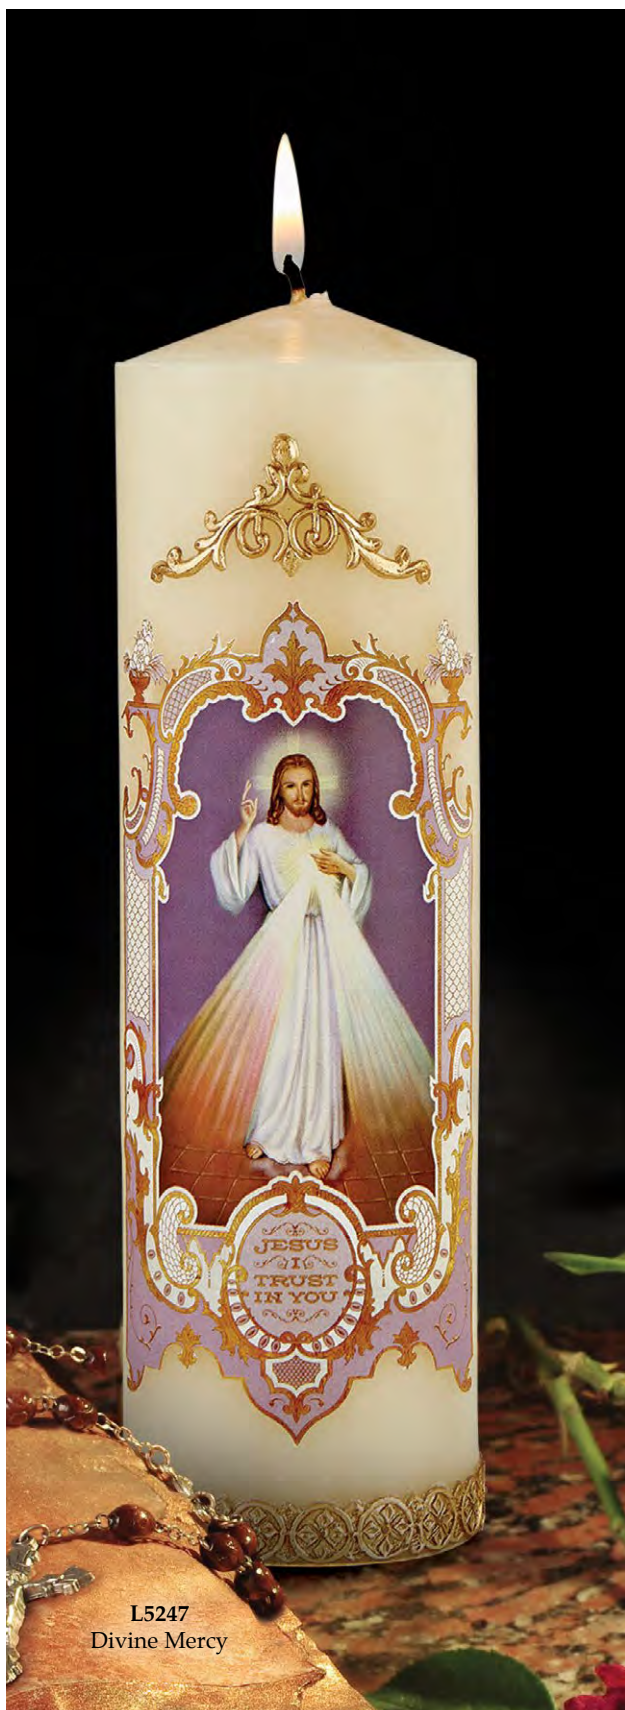

L5247
Divine Mercy